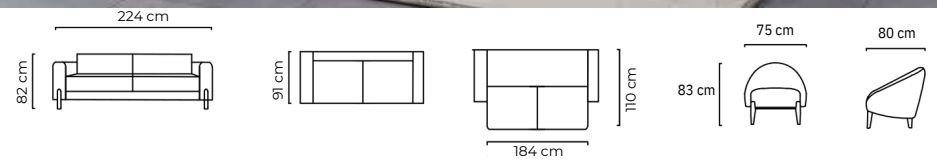

S13
SOFA SET

Yatak Alanı: 90x184

S14

SOFA SET

S15

SOFA SET

S16
SOFA SET

S17