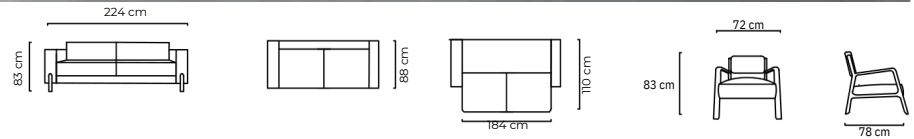

S13
SOFA SET

Yatak Alanı: 90x184

S14

SOFA SET

S15

SOFA SET

S16
SOFA SET

S17